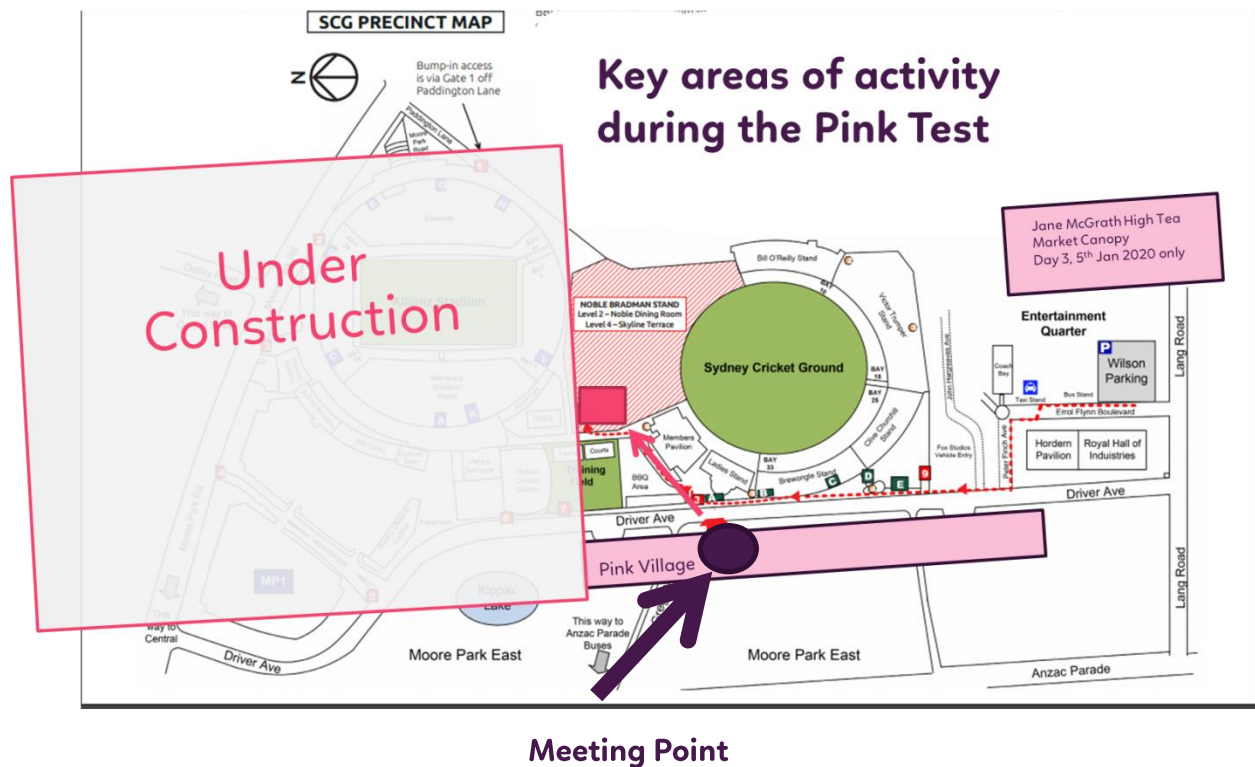

IMPORTANT NOTICE

Allianz Stadium will be under construction throughout the Pink Test. Please note as a result, areas of the SCG precinct will be construction zones and therefore be closed. Please be mindful of event signage and directions during the event.

KEY EVENT DAY RESPONSIBILITIES

GENERAL FUNDRAISING

- Encouraging and facilitating crowd donations
- Distributing pink bandanas in exchange for a gold coin donation
- Answering patron questions (fact sheet will be provided)
- Act as a key ambassador of the McGrath Foundation
- Operating 'Tap and Go' electronic payment devices throughout the precinct

SPECIAL EVENTS

The Pink Village

The Pink Village is a free entertainment precinct on Driver Avenue, just outside the SCG open to cricket fans and the general public.

Offering food, music and entertainment for fans, as well as cricket action on the big screens, the Pink Village will run from 9:30am to 7:00pm from Friday 3rd January to Sunday 5th January, 2020, coinciding with the Pink Test at the Sydney Cricket Ground (SCG).

Throughout the Village, volunteers will be required to:

- Assist in managing key entrances and locations throughout the Pink Village
- Collect donations via 'Tap and Go' machines in areas as directed

Interact with the guests of the Pink Village, adding to the lively, family friendly atmosphere